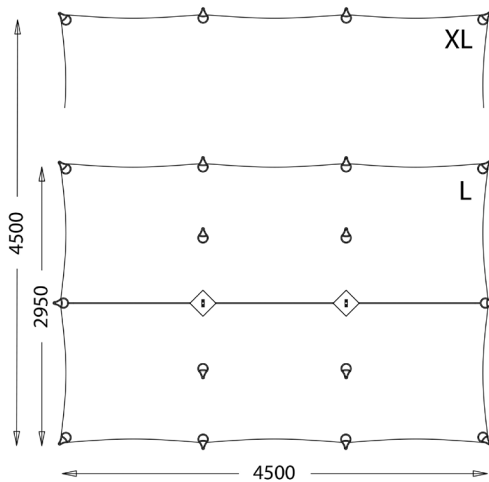

# i-Overhang

Our large, economical 'Institutional' Overhangs for outdoor education and group use are available in Large and Extra-Large size (XL is a huge 4.5m x 4.5m). These i-Overhangs are designed and built to the same standard as all our other models but with this product you get to supply your own guy cords, tailored to your use and budget. The fourteen guy attachment points follow our original design tear-drop shape providing considerably better strength than common triangular reinforcement patches. For this product the guy attachments are single-layer Hypalon fabric (so no pouches) and they are fitted with Acetal rings to dissipate the stress at the guy cord loop.

## FEATURES

- » 75 denier ripstop polyester, dwr face, 3000mm PE back coat
- » Originally shaped, Hypalon guy attachment strong-points with acetal rings
- » 10 perimeter guy points and 4 mid panel for complete tension
- » Colour: Sky Blue

## SPECIFICATIONS

SIZE	Large	X-Large
DIMENSIONS (length x width, metres)	4.50 x 2.95	4.50 x 4.50
PACKED SIZE (length x diameter, cm)	23 x 12	36 x 13
WEIGHT (kg)	1.10	2.20
COLOUR	Sky Blue	